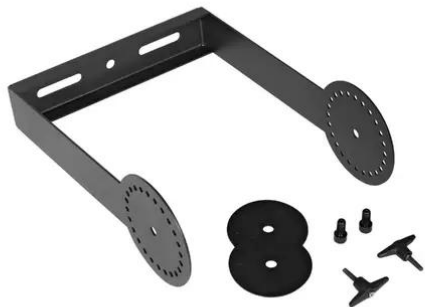

Swing Bracket for PAS-208 MK3

Art.n.: 11039541
GTIN: 4026397677324

Swing Bracket for PAS-208 MK3

Art.n.: 11039541
GTIN: 4026397677324

Features :
