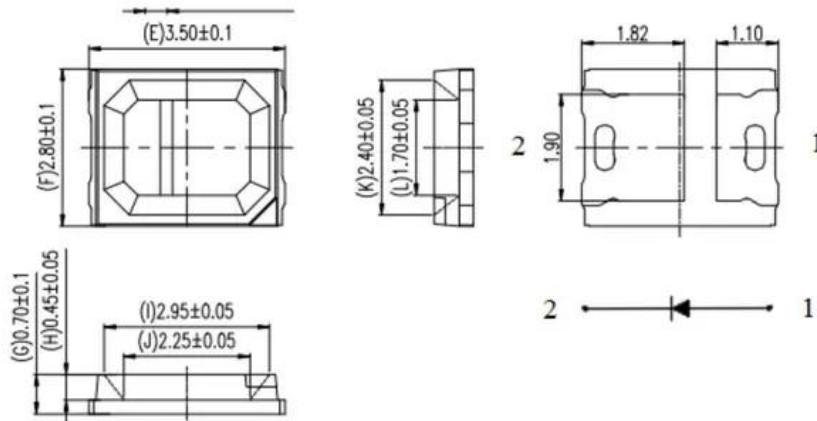

# LED HCL 0,2W RGBALC LED PLL-2000 HCL Panel (2835RGBALC)

Réf. : E6520105  
GTIN: 4026397718270

---

---