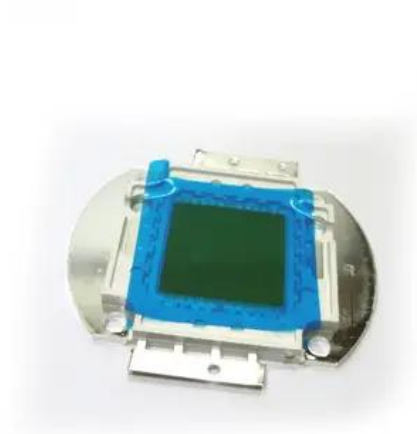

# LED COB 200W WW Theatre COB 200 WW (200WW)

Réf. : E6519593  
GTIN: 4026397689143

---

---