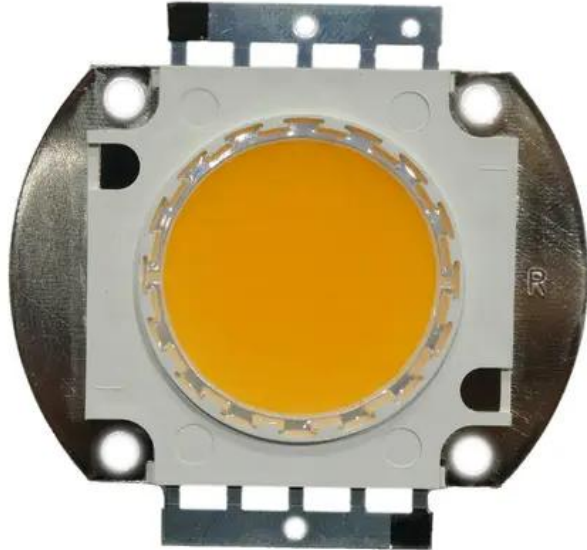

## LED COB 100W WW Audience Blinder 2x100W LED COB WW

Réf. : E6511280  
GTIN: 4026397732023

---

---