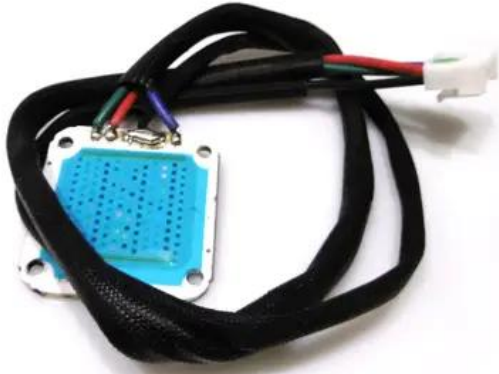

## LED COB 100W RGB (LIGHTEN Tp)

Réf. : E6510373  
GTIN: 4026397657470

---

---