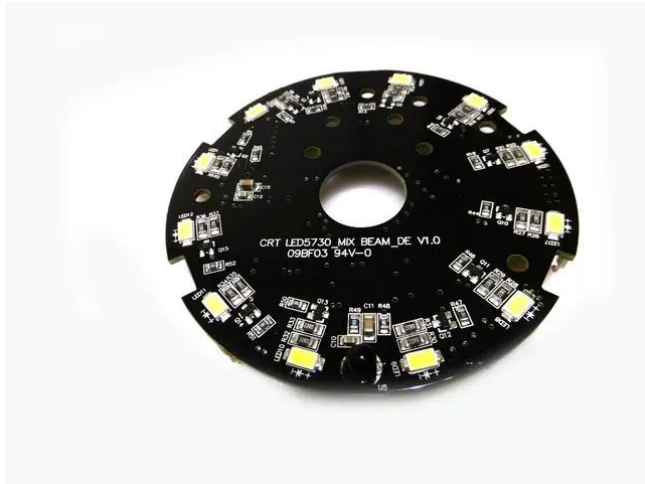

## Pcb (LED) LED Penta FX Hybrid Laser Effect (CRT LED5730\_MIX BEAM\_DE V1.0)

Réf. : E6509766  
GTIN: 4026397635935

---

## Pcb (LED) LED Penta FX Hybrid Laser Effect (CRT LED5730\_MIX BEAM\_DE V1.0)

Réf. : E6509766  
GTIN: 4026397635935