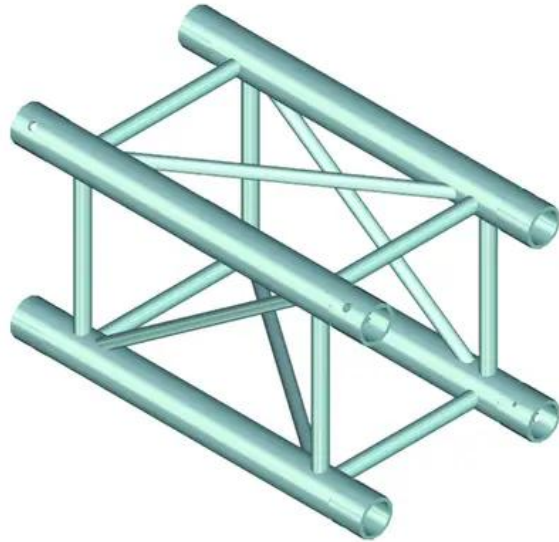

ALUTRUSS Traverse 4 voies TQTR-500 TOWERTRUSS

Tour à traverses 4 points

Réf. : 60304400

GTIN: 4026397199727

Description:

TOWERTRUSS TQTR 4-point truss system

TOWERTRUSS TQTR is a 4-point truss system made of aluminum. The individual elements are connected via four cones, pivots and pins. TOWERTRUSS TQTR is made of EN-AW 6082 T6 (AlMgSi1 T6) alloy with 20 mm braces for high loads.

The advantage of the conical connection system is that the cones completely fit into the main chords so that highest load capacity is guaranteed. The Quick-Lock system enables fast, efficient and highly aesthetic assembly when the truss constructions are frequently assembled and dismantled.

The four main chords are made of 50 mm aluminum tube with 4 mm wall thickness and offer a good relation between strength and weight. The braces have a diameter of 20 mm with 2 mm wall thickness and leave enough space for installing couplers, hooks and clamps.

With 290 mm outer dimensions, TOWERTRUSS TQTR is a stable truss system for high loads and extended durability. This system is mainly designed for building the Tower System I and II and for intense use in stage installations, fair installations, event installations.