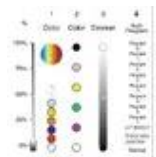

FUTURELIGHT PCC-1200 PRO-Color-Changer

Extremely bright color changer

Réf. : 51840975

GTIN: 4026397169874

Caractéristiques:

- DMX-controlled operation or stand-alone operation with Master/Slave function
- 48 preprogrammed scenes in Program Run for stand-alone operation
- Number of scenes in Program Run can be changed individually
- The scenes in Program Run can be modified via the control board or via an external controller and loaded into the memory
- 8 built-in programs can be called up via DMX controller
- Sound-controlled via built-in microphone
- Lightbeam with 27° radiation angle
- Control board with 4-digit display and foil keyboard for adjusting the DMX-starting address, Program, Reset
- For bright 1200 W lamp
- Color wheel 1 with 5 different, dichroic color filters and white
- Color wheel 2 with 4 different, dichroic color filters, blackout and white
- DMX control via every standard DMX controller
- Vous trouverez de plus amples informations sur ce produit dans la rubrique « Téléchargements » de la fiche technique

Puissance totale de raccordement: 1300,00 W

Canaux DMX: 4

Dimension: Largeur : 41 cm

Profondeur : 45 cm
Hauteur : 47 cm

DMX channels:	4
DMX connection:	3-pin XLR
Sound-control:	via built-in microphone
Color-wheel 1:	5 colors and white
Color-wheel 2:	4 colors, blackout and white
Dimensions (L x W x H):	470 x 410 x 450 mm
Weight:	18 kg
Produit spécial:	Non destiné à l'éclairage de la pièce dans les ménages
Utilisation:	Éclairage pour effets de spectacle