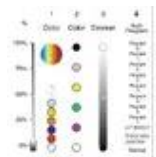

## FUTURELIGHT PCC-1200 PRO-Color-Changer

Extremely bright color changer

Réf. : 51840975

GTIN: 4026397169874

**L'article n'est plus disponible.**

### Caractéristiques:

- DMX-controlled operation or stand-alone operation with Master/Slave function
- 48 preprogrammed scenes in Program Run for stand-alone operation
- Number of scenes in Program Run can be changed individually
- The scenes in Program Run can be modified via the control board or via an external controller and loaded into the memory
- 8 built-in programs can be called up via DMX controller
- Sound-controlled via built-in microphone
- Lightbeam with 27° radiation angle
- Control board with 4-digit display and foil keyboard for adjusting the DMX-starting address, Program, Reset
- For bright 1200 W lamp
- Color wheel 1 with 5 different, dichroic color filters and white
- Color wheel 2 with 4 different, dichroic color filters, blackout and white
- DMX control via every standard DMX controller
- Vous trouverez de plus amples informations sur ce produit dans la rubrique « Téléchargements » de la fiche technique

### Données techniques:

Alimentation électrique: 230 V AC, 50 Hz

Puissance totale de raccordement: 1300,00 W

Canaux DMX: 4

Dimension: Largeur : 41 cm

Profondeur : 45 cm  
Hauteur : 47 cm

---

DMX channels:	4
DMX connection:	3-pin XLR
Sound-control:	via built-in microphone
Color-wheel 1:	5 colors and white
Color-wheel 2:	4 colors, blackout and white
Dimensions (L x W x H):	470 x 410 x 450 mm
Weight:	18 kg
Produit spécial:	Non destiné à l'éclairage de la pièce dans les ménages
Utilisation:	Éclairage pour effets de spectacle