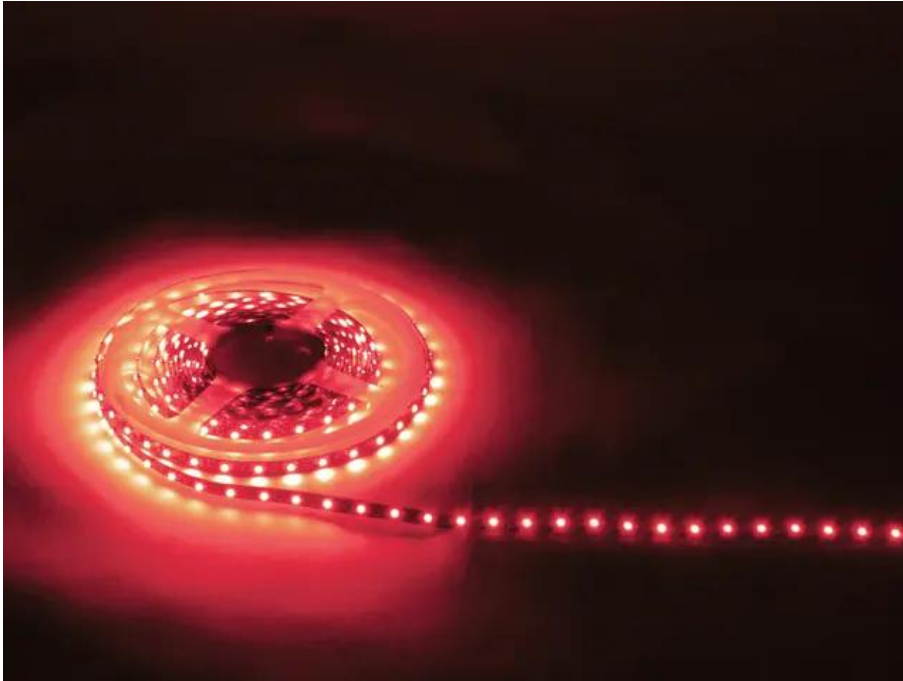

## EUROLITE LED Strip 300 5m 3528 red 12V

Ruban de LED souple pour décorer l'intérieur

Réf. : 50530520

GTIN: 4026397255027

### Description:

With its numerous LED strips, Eurolite offers light on tape for technical decoration or bar illumination.

The flexible LED strips have a length of 5 meters. Unichrome versions - red, blue, green, yellow, cool white, warm white - are complimented by two RGB versions. The single colors can be ordered either with a wide span (150 LEDs) or with a short span (300 LEDs) between the LEDs. The RGB versions are available in 12 V or 24 operation - LED quantities are 150 or 240. An optional LED controller controls the brightness and the speed of the RGB LEDs or provides automatic run of the built-in color programs.

Supplied on a plastic reel, the LED stripes feature a self adhesive rear side for simple installation. Color and form can be used as desired as the strips are very flexible and adaptable to really every venue.

### Données techniques:

Puissance totale de raccordement:	24 W
Installation/fixation:	Autocollant
Lampes/mètre:	60 Pièce
Puissance/mètre:	4,8 W
Lampes/tuyau:	300 Pièce
Distance entre les lampes:	16 mm
Marquage de la découpe:	5 cm
Couleur du boîtier:	Blanc
Dimension:	Longueur : 500 cm Largeur : 0,8 cm
Poids:	0,08 kg
Watts per meter/total:	4.8 W/24 W
LED type:	SMD 3528
LED number:	300
Cutting mark:	every 50 mm
Dimensions:	Ø 8 mm x 5000 mm
Produit spécial:	Non destiné à l'éclairage de la pièce dans les ménages
Utilisation:	Éclairage pour effets de spectacle