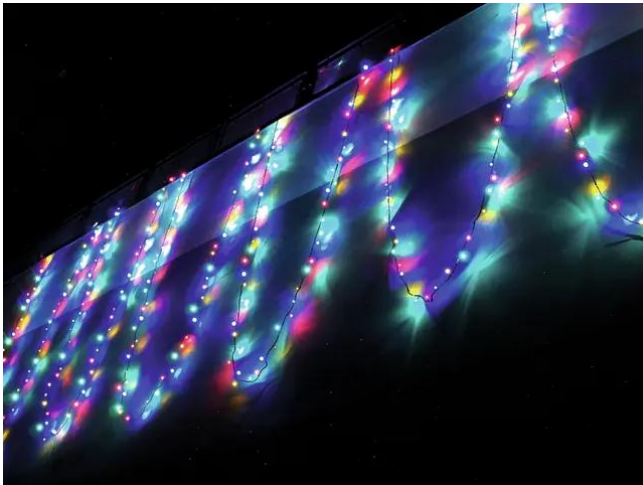

## LED garland 230V 200 RGBY LEDs w.C.

Exclusive LED light chain for stylish deco effects!

Réf. : 50499250

GTIN: 4026397271096

### Caractéristiques:

---

- Light chain with 200 LEDs in the colors red, green, blue and yellow for decorative lighting
- Intergrated controller for selecting various effects
- 24.5 meters long with 10-meter feed line with power unit