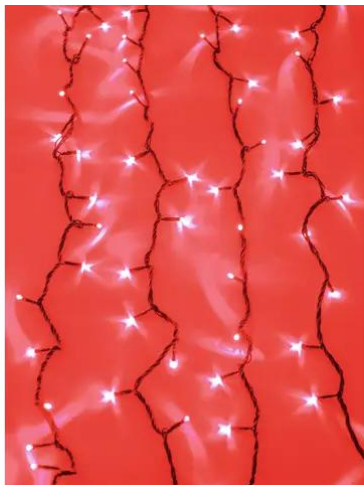

eurolite®

LED Waterfall Light 2400 red LEDs

LED curtain with waterfall effect

Réf. : 50499082

GTIN: 4026397505818

eurolite®

LED Waterfall Light 2400 red LEDs

LED curtain with waterfall effect

Réf. : 50499082

GTIN: 4026397505818

Caractéristiques:

- LED light chain with waterfall effect for decorative lighting
- Absolute eyecatcher for any room
- Creates a unique atmosphere
- 3 x 10 meters
- Chaser effect with adjustable speed
- Dimmable
- Easy handling and installation
- Ready for connection with 1.5 m feed line
- Color: red