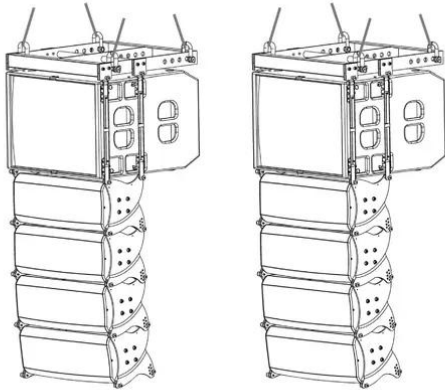

## CLA Basic System MK2 S complete

Compact line array for permanent installations and touring purposes

Réf. : 11041056  
GTIN:

### Caractéristiques:

---

- Small basis set most suitable for live music or clubs with several hundred people, also applicable as groundstack
- Time saving 2-man installation directly from the transport case
- Low weight of the whole construction and reduced demands for the flying points
- Tight locking pins eliminating vibration noise
- Flying hardware regularly tested by an independent and accredited testing institute
- The set includes two CLA-115 bass reflex subwoofers and eight CLA-228 MKII tops as well as two matching flying brackets
- PSSO Subwoofer CLA-115 LINE ARRAY
- Subwoofer Bass Reflex 15", 500 W RMS
- Compact line array for permanent installations and touring purposes
- Powerful bassreflex subwoofer
- 38 cm woofer (15") with 100 mm voice coil with aluminum chassis
- Housing made of several layer 15 mm birch plywood
- Extremely rugged surface finish