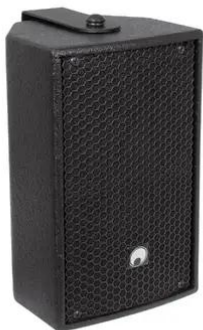

## LI-204B MK2 2-Way Top

Speaker with mount, 4" woofer, 1" dome tweeter, 30 W  
RMS

**Réf. : 11038981**

GTIN: 4026397493917

### Caractéristiques:

- Dedicated full-range bassreflex system for fixed installation
- 10 cm (4") bass speaker and 25 mm (1") horn tweeter
- Attractive trapezoidal cabinet made of 8/12 mm plywood
- Scratch-resistant lacquer surface in black or white
- Supplied with movable mounting bracket for ceiling or wall installation
- Impact-resistant steel grille with acoustic foam
- 2 x M10 thread inserts
- For PA applications in restaurants, bars, discos and shops
- Avec étrier pivotant et inclinable pour une installation au mur ou au plafond, quel que soit l'angle