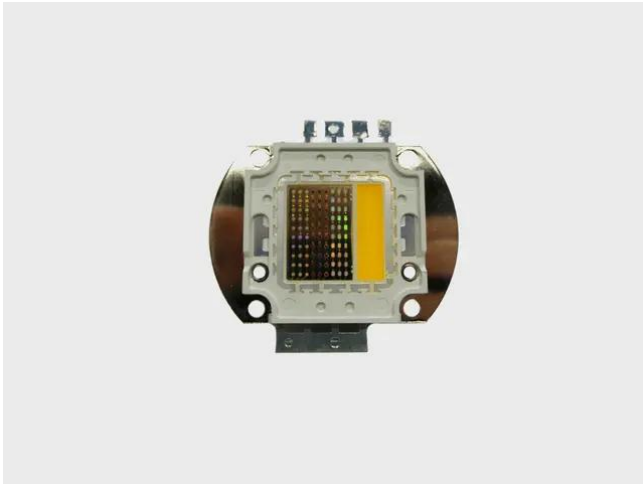

## LED COB 100W RGB+WW IP Audience Blinder ( )

**Art. No.: E6529801**  
GTIN: 4026397720785

---

## LED COB 100W RGB+WW IP Audience Blinder ( )

**Art. No.: E6529801**  
GTIN: 4026397720785

**Features:**

---