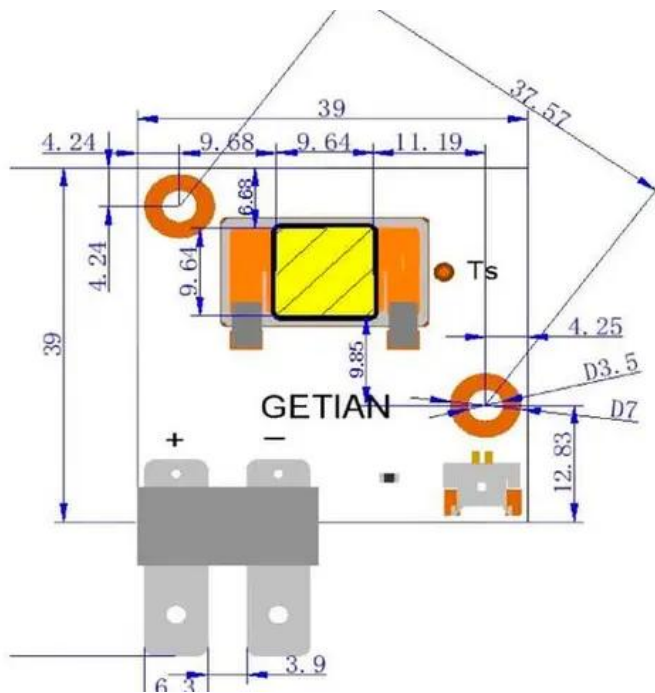

# LED COB 150W 8000K LED SL-160 Search Light (GT-FC150X3-1.1)

Art. No.: E6520041

GTIN: 4026397715132

---

---

## Technical specifications:

Weight: 0.04 kg

---

## Logistic

EAN / GTIN: 4026397715132

Weight: 0,04 kg

Length: 0.06 m

Width: 0.04 m

Height: 0.01 m