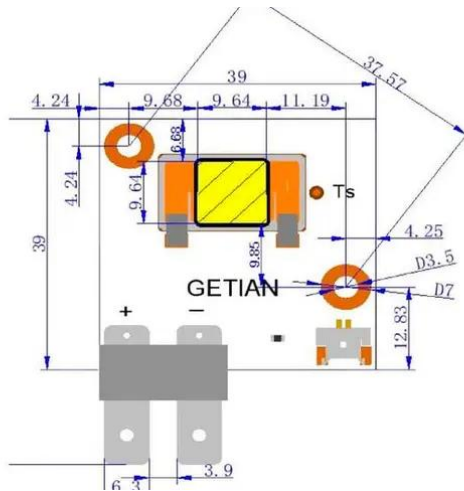

## LED COB 150W 8000K LED SL-160 Search Light (GT-FC150X3-1.1)

Art. No.: E6520041  
GTIN: 4026397715132

---

## LED COB 150W 8000K LED SL-160 Search Light (GT-FC150X3-1.1)

Art. No.: E6520041  
GTIN: 4026397715132