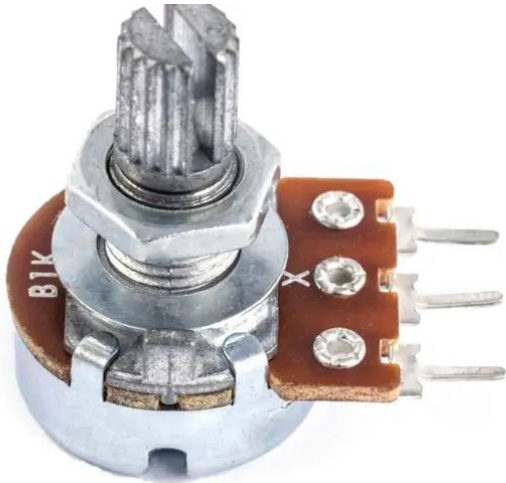

Poti B102 1KOhm 3-Pin LED PLL-360

Art. No.: E6519919
GTIN: 4026397707656

All rights reserved. Subject to change without notice. Errors and omissions excepted.
Illustration only. Actual item may differ from photo.

Poti B102 1KOhm 3-Pin LED PLL-360

Art. No.: E6519919
GTIN: 4026397707656

Features:

All rights reserved. Subject to change without notice. Errors and omissions excepted.
Illustration only. Actual item may differ from photo.