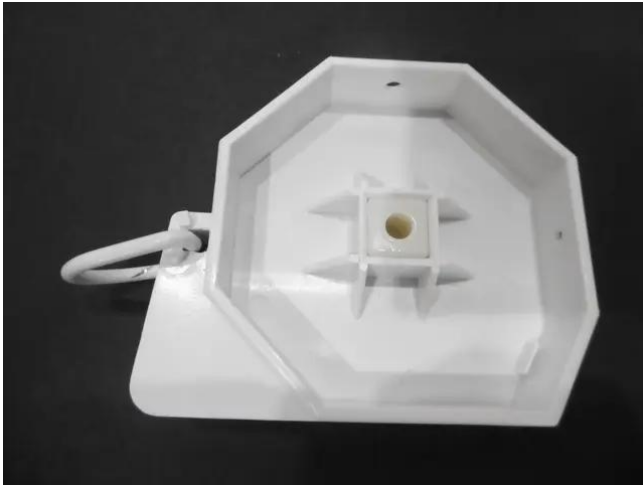

housing part (Plastic/right/big) projection screen white

Art. No.: E6519859

GTIN: 4026397704525

housing part (Plastic/right/big) projection screen white

Art. No.: E6519859

GTIN: 4026397704525

Features:
