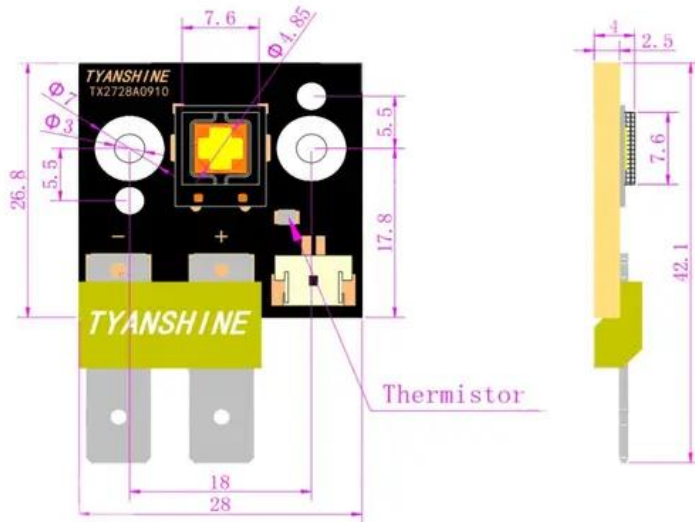

LED COB 100W 8000K TSL-1000 (TX-2728W70FC120-NUVENG-A01)

Art. No.: E6519737

GTIN: 4026397698299

Features:

Technical specifications:

Weight: 0.02 kg

Scope of delivery:

Logistic

EAN / GTIN: 4026397698299

Weight: 0,02 kg

Length: 0.04 m

Width: 0.03 m

Height: 0.01 m