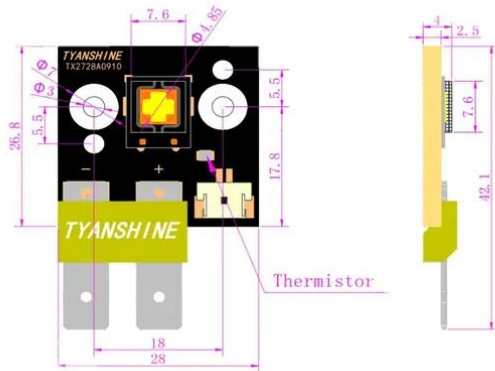

LED COB 100W 8000K TSL-1000 (TX-2728W70FC120-NUVENG-A01)

Art. No.: E6519737

GTIN: 4026397698299

LED COB 100W 8000K TSL-1000 (TX-2728W70FC120-NUVENG-A01)

Art. No.: E6519737

GTIN: 4026397698299

Features:
