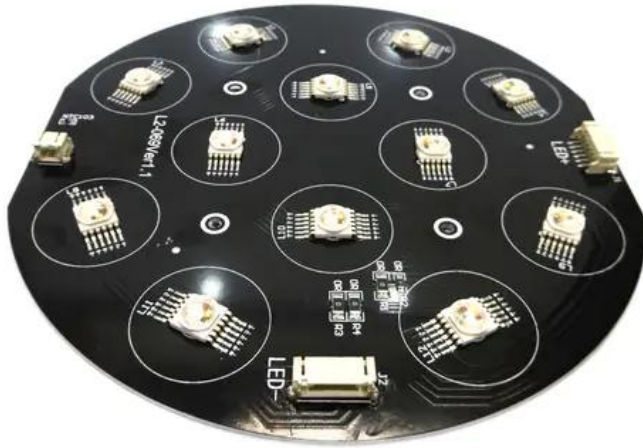

Pcb (LED) LED SLS-12 HCL MK2 Floor (L2-069Ver1.1)

Art. No.: E6519731

GTIN: 4026397698183

List price: 81.4 €

incl. 19% VAT.

Features:

Technical specifications:

Weight: 0.13 kg

Scope of delivery:

Logistic

EAN / GTIN: 4026397698183

Weight: 0,13 kg

Length: 0.17 m

Width: 0.16 m

Height: 0.01 m