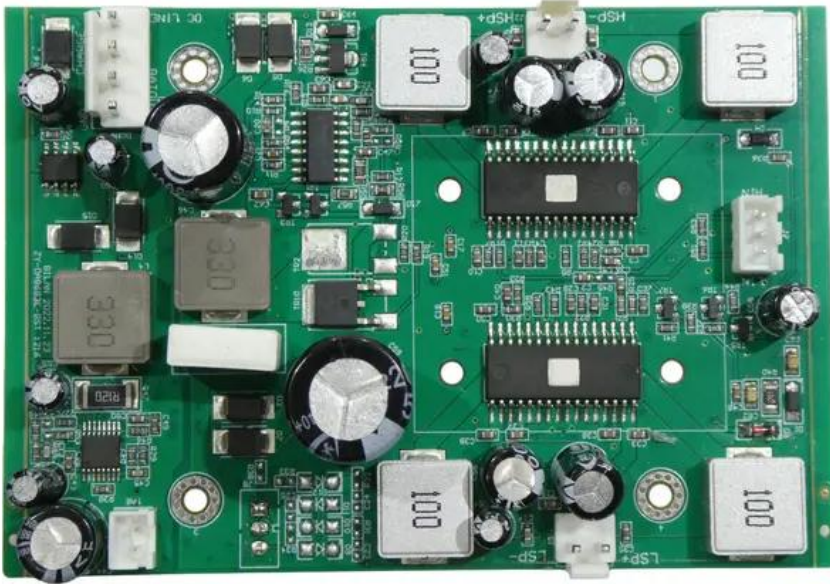

Pcb (Amplifier) PORTY-8A

Art. No.: E6519704

GTIN: 4026397696479

Features:

Technical specifications:

Weight: 0.10 kg

Scope of delivery:

Logistic

EAN / GTIN: 4026397696479

Weight: 0,10 kg

Length: 0.11 m

Width: 0.07 m

Height: 0.03 m