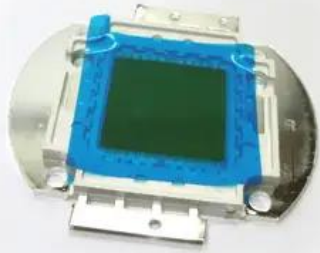

LED COB 200W WW Theatre COB 200 WW (200WW)

Art. No.: E6519593

GTIN: 4026397689143

Features:

Technical specifications:

Weight: 0.03 kg

Scope of delivery:

Logistic

EAN / GTIN: 4026397689143

Weight: 0,03 kg

Length: 0.06 m

Width: 0.06 m

Heigth: 0.05 m