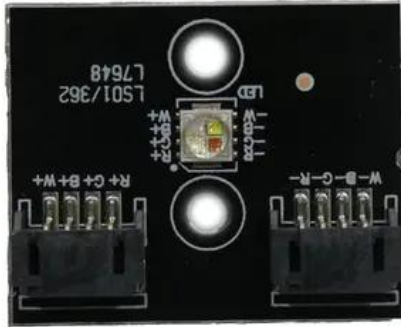

Pcb (LED) LED B-200 Hypno (LS01/362)

Art. No.: E6512446

GTIN: 4026397750942

Features:

Technical specifications:

Weight: 0.01 kg

Scope of delivery:

Logistic

EAN / GTIN: 4026397750942

Weight: 0,01 kg

Length: 0.04 m

Width: 0.03 m

Height: 0.01 m