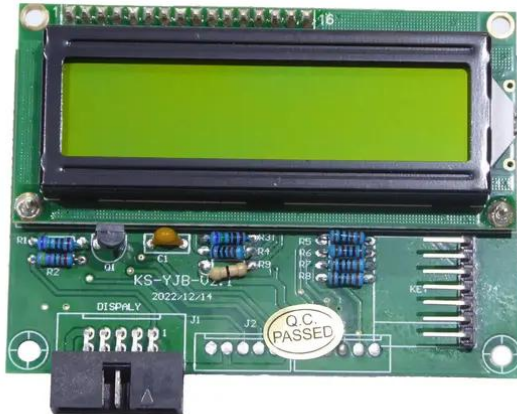

Pcb (Display) Confetti Double Shot DMX

Art. No.: E6512413
GTIN: 4026397757828

Pcb (Display) Confetti Double Shot DMX

Art. No.: E6512413
GTIN: 4026397757828

Features:
