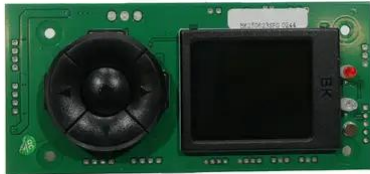

## Pcb (Display) LED TMH-W375 Matrix Moving-Head Wash Zoom

**Art. No.: E6512405**

GTIN: 4026397750775

**List price: 78.72 €**  
incl. 19% VAT.

---

## Pcb (Display) LED TMH-W375 Matrix Moving-Head Wash Zoom

**Art. No.: E6512405**

GTIN: 4026397750775

**Features:**

---