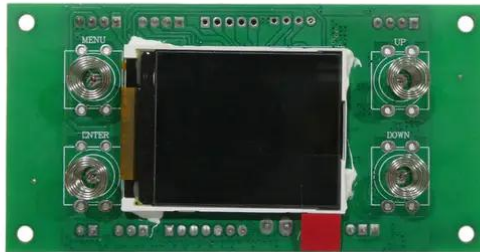

## Pcb (Display/Control) LED IP Mega PIX Strobe 714 Swing

**Art. No.: E6512362**  
GTIN: 4026397750591

---

## Pcb (Display/Control) LED IP Mega PIX Strobe 714 Swing

**Art. No.: E6512362**  
GTIN: 4026397750591

**Features:**

---