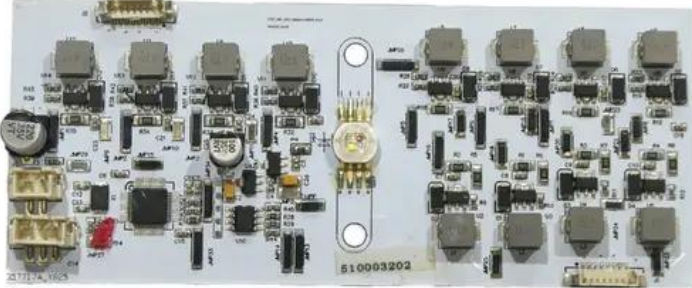

---

**Pcb (LED driver) AKKU MBT-3 Spot MK2 (CRT\_DR\_LED\_MAKKU-MBTA V1.0) No.: E6512275**

GTIN: 4026397746693

---

---

**Features:**

---

**Technical specifications:**

Weight: 0.05 kg

---

---

**Scope of delivery:**

---

---

**Logistic**

EAN / GTIN: 4026397746693

Weight: 0,05 kg

Length: 0.14 m

Width: 0.06 m

Height: 0.01 m