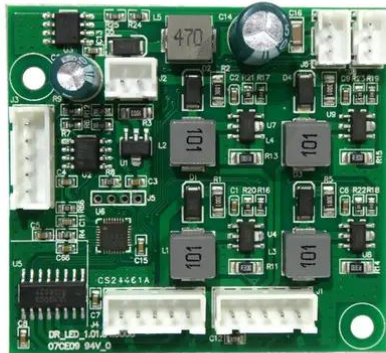

## Pcb (Driver Strobe) LED KLS Laser Bar FX AIR

Art. No.: E6512152  
GTIN: 4026397743395

---

## Pcb (Driver Strobe) LED KLS Laser Bar FX AIR

Art. No.: E6512152  
GTIN: 4026397743395

**Features:**

---