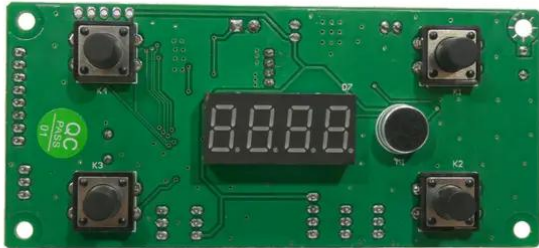

Pcb (display/control) LED BAR-8 Swing QCL (H3-277)

Art. No.: E6511860
GTIN: 4026397736601

Pcb (display/control) LED BAR-8 Swing QCL (H3-277)

Art. No.: E6511860
GTIN: 4026397736601

Features:
