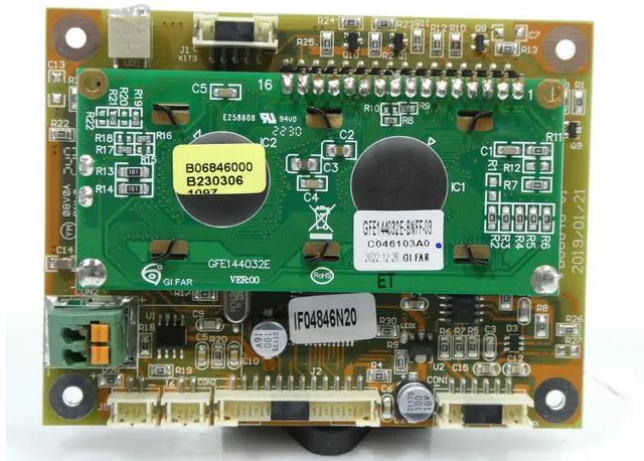

Pcb set (Control/Display) F-4 (B06845+B06846)

Art. No.: E6511858

GTIN: 4026397736205

All rights reserved. Subject to change without notice. Errors and omissions excepted.
Illustration only. Actual item may differ from photo.

Pcb set (Control/Display) F-4 (B06845+B06846)

Art. No.: E6511858

GTIN: 4026397736205

Features:

All rights reserved. Subject to change without notice. Errors and omissions excepted.
Illustration only. Actual item may differ from photo.