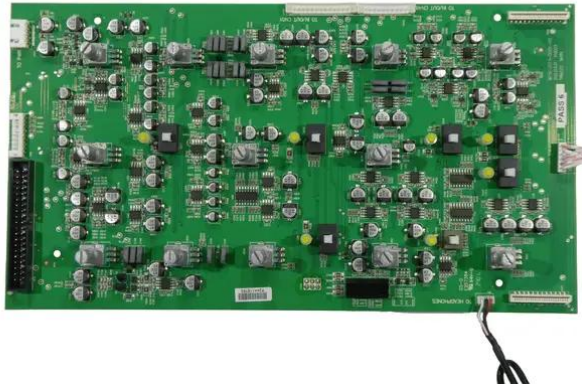

## **Pcb (Master) TRM-222 (9E16-G015-0001-02 (RVE03))**

**Art. No.: E6511570**  
GTIN: 4026397738063

---

All rights reserved. Subject to change without notice. Errors and omissions excepted.  
Illustration only. Actual item may differ from photo.

## **Pcb (Master) TRM-222 (9E16-G015-0001-02 (RVE03))**

**Art. No.: E6511570**  
GTIN: 4026397738063

**Features:**

---

---

All rights reserved. Subject to change without notice. Errors and omissions excepted.  
Illustration only. Actual item may differ from photo.