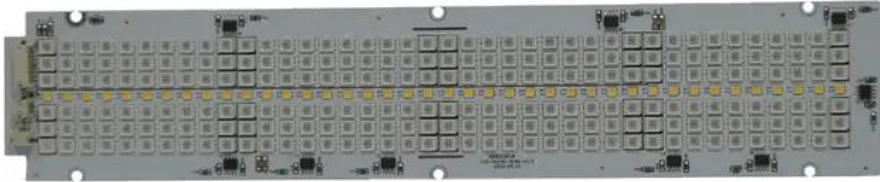

Pcb (LED) LED IP PIX Strobe (LED-50240-3040-V2.0)

Art. No.: E6511562

GTIN: 4026397728279

Features:

Technical specifications:

Weight: 0.09 kg

Scope of delivery:

Logistic

EAN / GTIN: 4026397728279

Weight: 0,10 kg

Length: 0.32 m

Width: 0.07 m

Height: 0.01 m