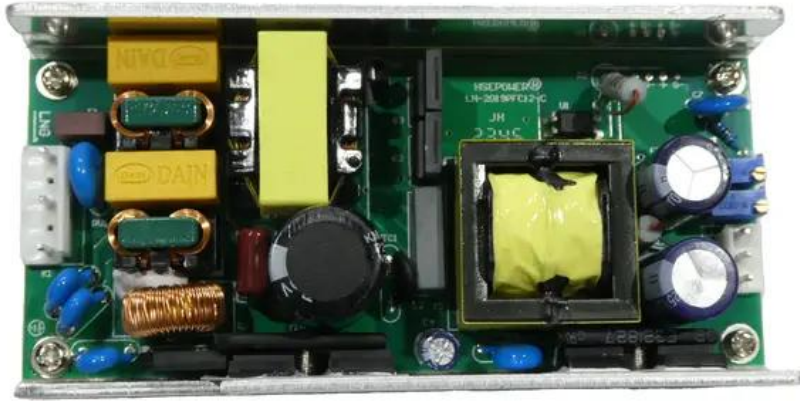

---

**Pcb (power supply) 21VDC/3,5A AKKU Multiflood IP 8x10W (CCD-U2100350)t. No.: E6511558**

GTIN: 4026397731231

---

---

**Features:**

---

**Technical specifications:**

Weight: 0,28 kg

Length: 0.13 m

Width: 0.06 m

Height: 0.04 m