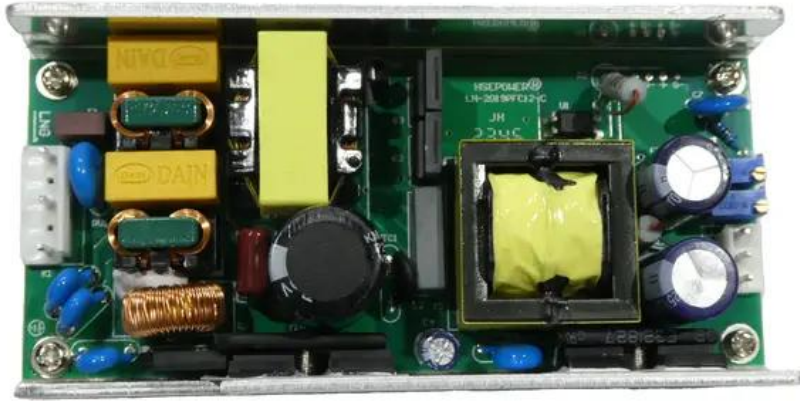

---

**Pcb (power supply) 21VDC/3,5A AKKU Multiflood IP 8x10W (CCD-U2100350)t. No.: E6511558**

GTIN: 4026397731231

---

**List price: 77.75 €**

incl. 19% VAT.

**Features:**

---

**Technical specifications:**

---

Weight: 0.27 kg

---

**Scope of delivery:**

---

**Logistic**

---

EAN / GTIN: 4026397731231

Weight: 0,28 kg

Length: 0.13 m

Width: 0.06 m

Height: 0.04 m