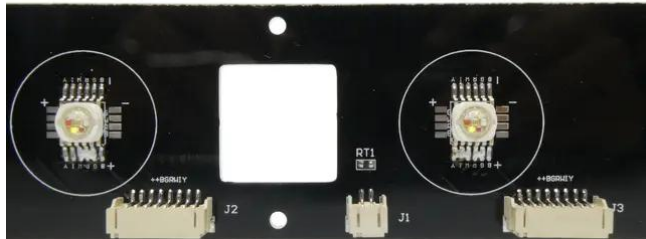

## Pcb (LED) LED IP T-PIX 12 HCL (LED6X10W)

**Art. No.: E6511366**  
GTIN: 4026397723410

---

## Pcb (LED) LED IP T-PIX 12 HCL (LED6X10W)

**Art. No.: E6511366**  
GTIN: 4026397723410

**Features:**

---