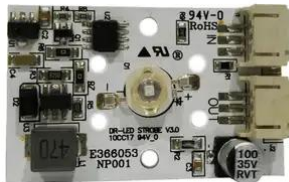

Pcb (LED) LED KLS Scan Pro (CRT_DR_LED_STROBE V3.0 UV_2W)

Art. No.: E6511315

GTIN: 4026397723236

List price: 5.55 €
incl. 19% VAT.

Pcb (LED) LED KLS Scan Pro (CRT_DR_LED_STROBE V3.0 UV_2W)

Art. No.: E6511315