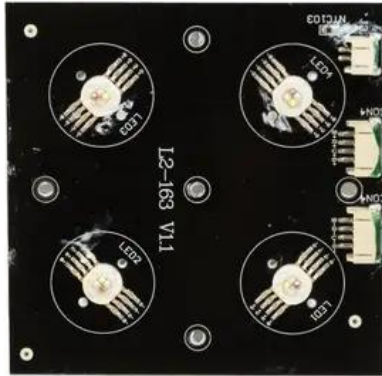

## Pcb (LED) AKKU UP-4 Entry QCL Spot (L2-163 V1.1)

Art. No.: E6511286

GTIN: 4026397720990

---

---

### Technical specifications:

Weight: 0.04 kg

---

### Logistic

EAN / GTIN: 4026397720990

Weight: 0,04 kg

Length: 0.09 m

Width: 0.09 m

Height: 0.01 m