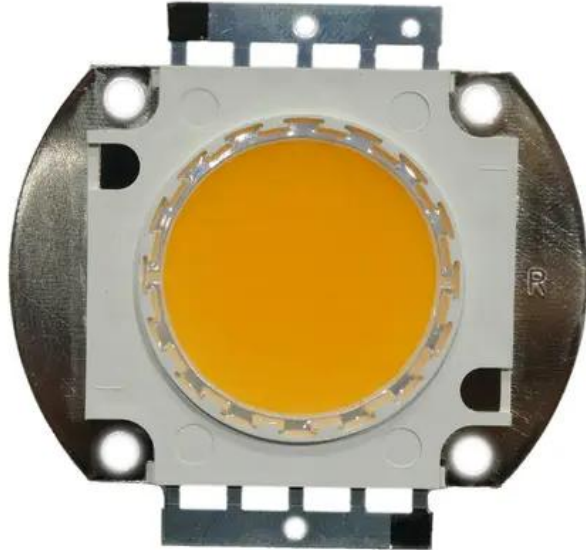

LED COB 100W WW Audience Blinder 2x100W LED COB WW

Art. No.: E6511280

GTIN: 4026397732023

Features:

Technical specifications:

Weight: 0.03 kg

Scope of delivery:

Logistic

EAN / GTIN: 4026397732023

Weight: 0,03 kg

Length: 0.06 m

Width: 0.06 m

Height: 0.01 m