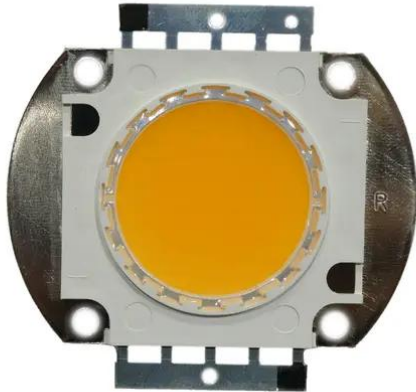

LED COB 100W WW Audience Blinder 2x100W LED COB WW

Art. No.: E6511280
GTIN: 4026397732023

LED COB 100W WW Audience Blinder 2x100W LED COB WW

Art. No.: E6511280
GTIN: 4026397732023

Features:
