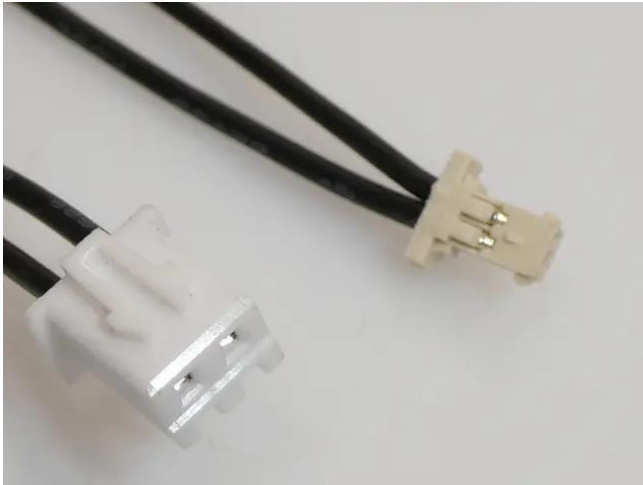

## Cables inside LED TMH-S90 temperature control

**Art. No.: E6511085**  
GTIN: 4026397713473

---

## Cables inside LED TMH-S90 temperature control

**Art. No.: E6511085**  
GTIN: 4026397713473

**Features:**

---