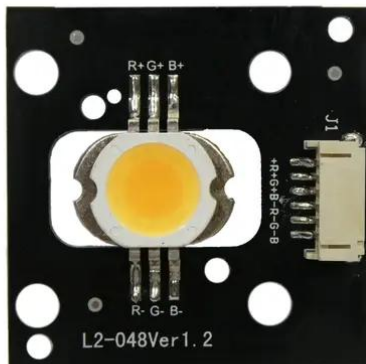

## Pcb (LED) CBB-2 COB WW Bar (L2-048Ver1.2)

Art. No.: E6511077  
GTIN: 4026397713091

**List price: 19.24 €**  
incl. 19% VAT.

---

## Pcb (LED) CBB-2 COB WW Bar (L2-048Ver1.2)

Art. No.: E6511077  
GTIN: 4026397713091

**Features:**

---