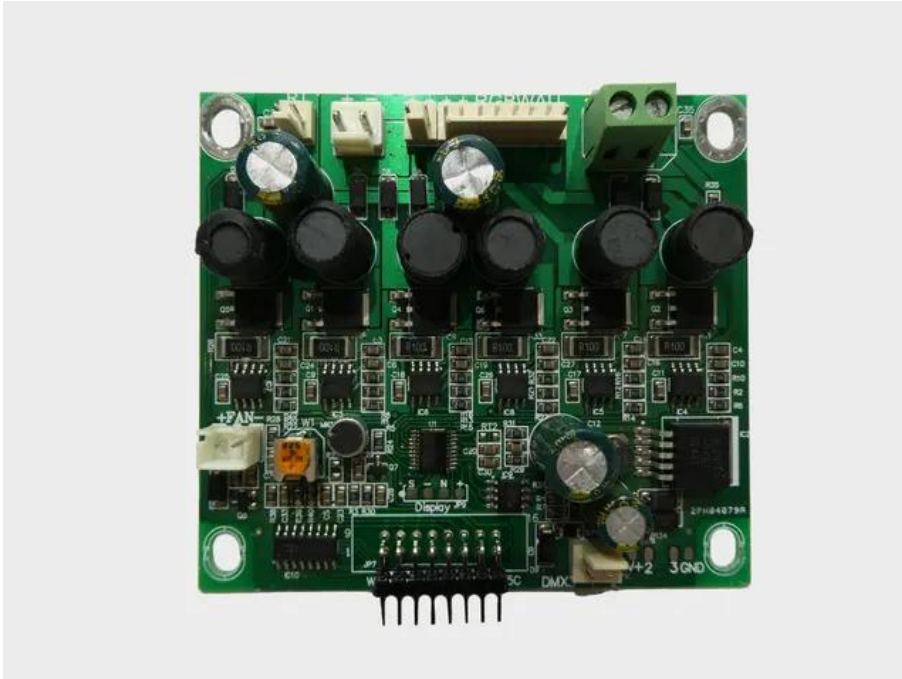

Pcb (Control) PRO Slim PAR-12 MK2 HCL (WM-KP-6136V2A5STF-V5C)

Art. No.: E6511046

GTIN: 4026397709056

Features:

Technical specifications:

Weight: 0.06 kg

Scope of delivery:

Logistic

EAN / GTIN: 4026397709056

Weight: 0,07 kg

Length: 0.09 m

Width: 0.08 m

Height: 0.02 m