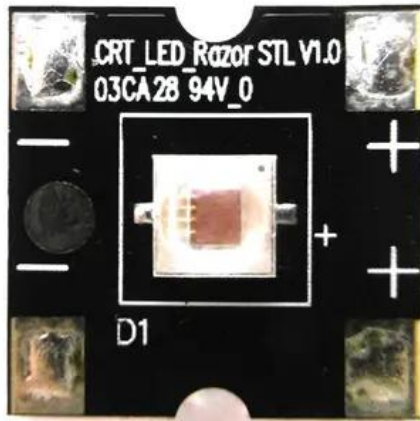

Pcb (LED/red) Laser Derby MK2

Art. No.: E6510917

GTIN: 4026397697827

List price: 13.32 €

incl. 19% VAT.

Features:

Technical specifications:

Weight: 0.01 kg

Scope of delivery:

Logistic

EAN / GTIN: 4026397697827

Weight: 0,00 kg

Length: 0.02 m

Width: 0.02 m

Height: 0.01 m