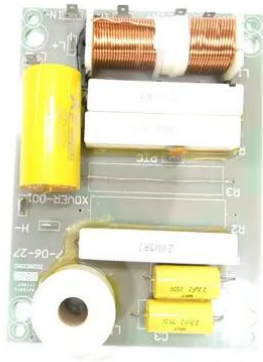

crossover PAS-210 MK3 ()

Art. No.: E6510765
GTIN: 4026397675412

crossover PAS-210 MK3 ()

Art. No.: E6510765
GTIN: 4026397675412

Features:
