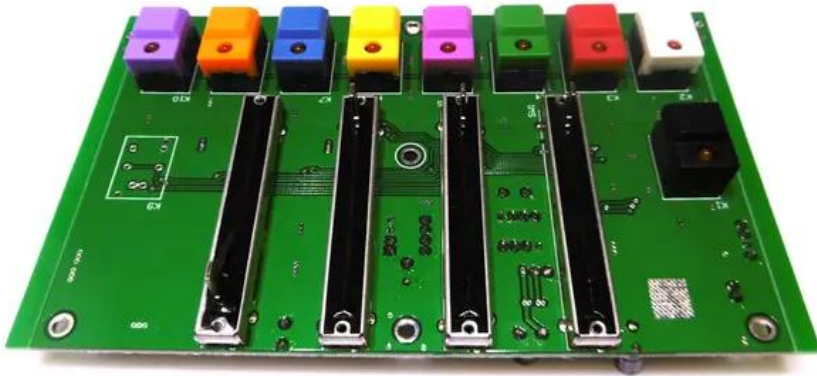

## Pcb (Control panel) SL-600 DMX Seach Light

Art. No.: E6510726

GTIN: 4026397673791

---

**List price: 199.42 €**

incl. 19% VAT.

---