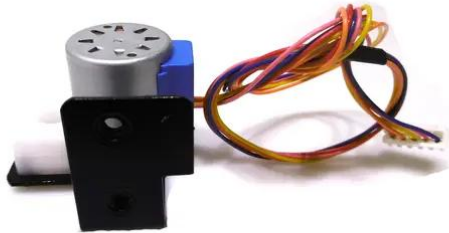

Motor with grating LED Laser Derby

Art. No.: E6510690
GTIN: 4026397675832

Motor with grating LED Laser Derby

Art. No.: E6510690
GTIN: 4026397675832

Features:
