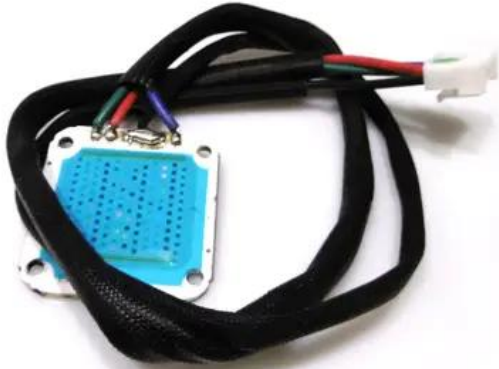

LED COB 100W RGB (LIGHTEN Tp)

Art. No.: E6510373

GTIN: 4026397657470

Features:

Technical specifications:

Weight: 0.06 kg

Scope of delivery:

Logistic

EAN / GTIN: 4026397657470

Weight: 0,06 kg

Length: 0.11 m

Width: 0.09 m

Height: 0.01 m