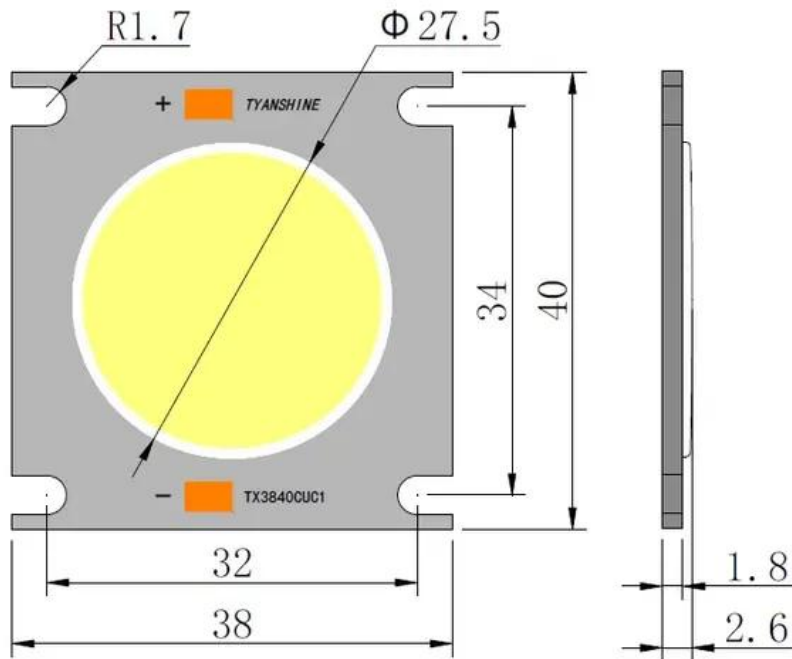

LED COB 150W 3000K LED PFE-120 (TX-3840W150D180CUY-C02AH95)

Art. No.: E6510101

GTIN: 4026397648201

Features:

Technical specifications:

Scope of delivery:

Logistic

EAN / GTIN: 4026397648201

Weight: 0,03 kg

Length: 0.04 m

Width: 0.04 m

Height: 0.01 m